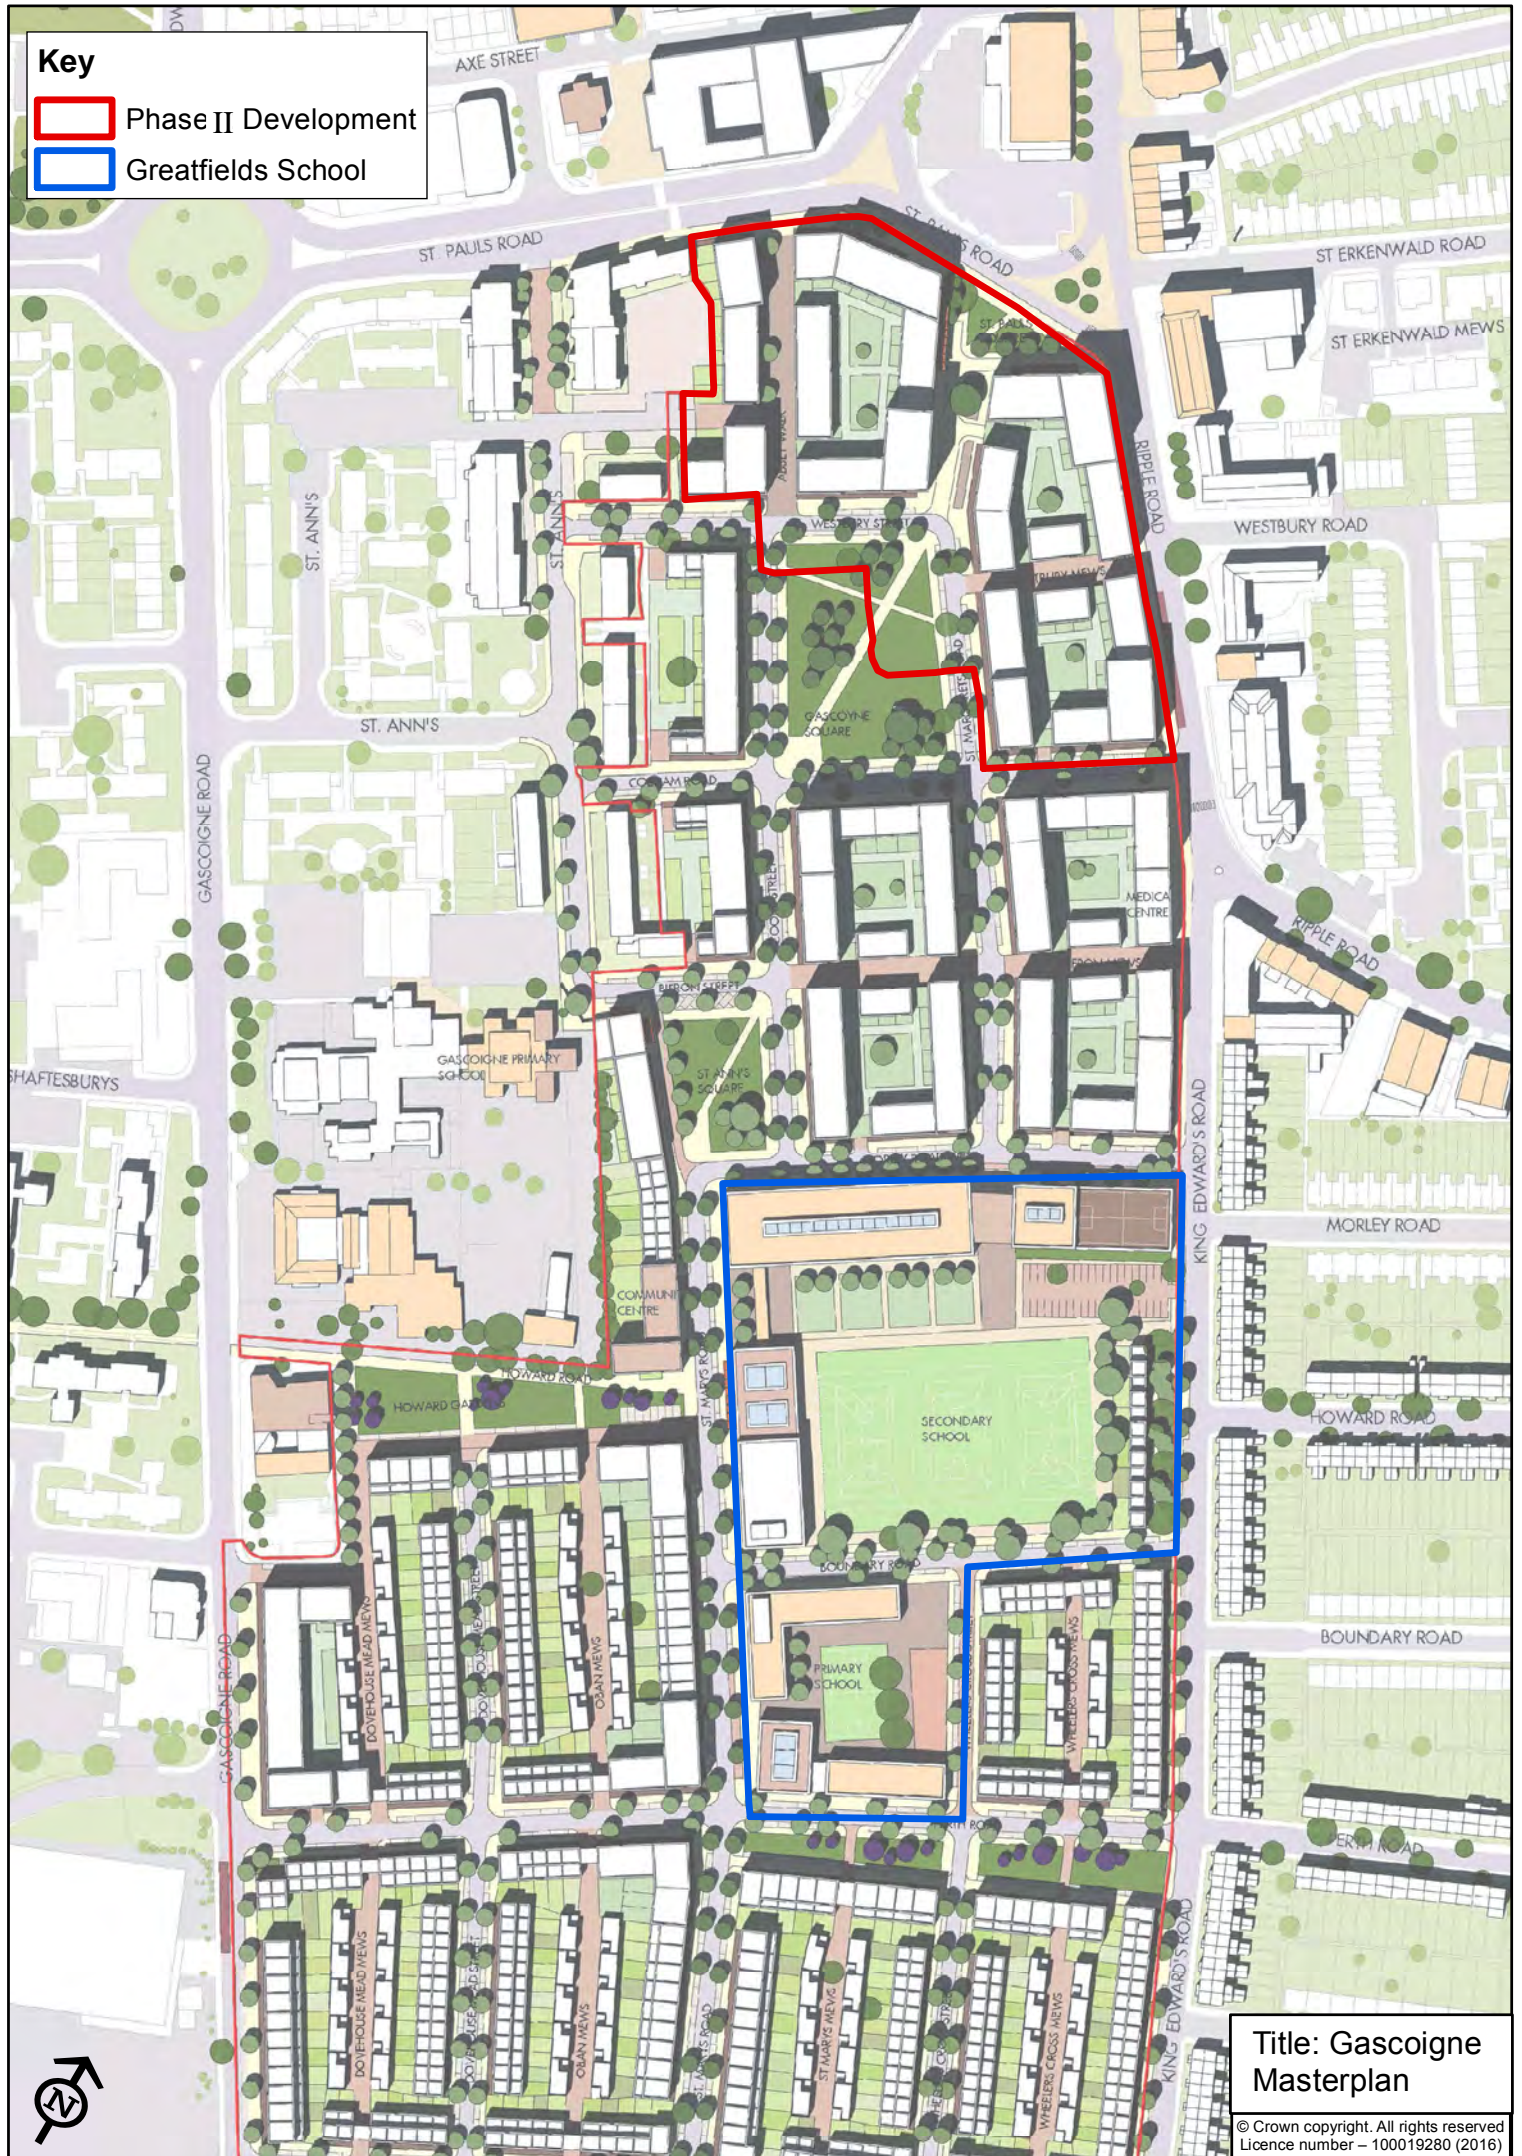

Key

- Phase II Development
- Greatfields School

Title: Gascoigne Masterplan

© Crown copyright. All rights reserved
Licence number – 100019280 (2016)